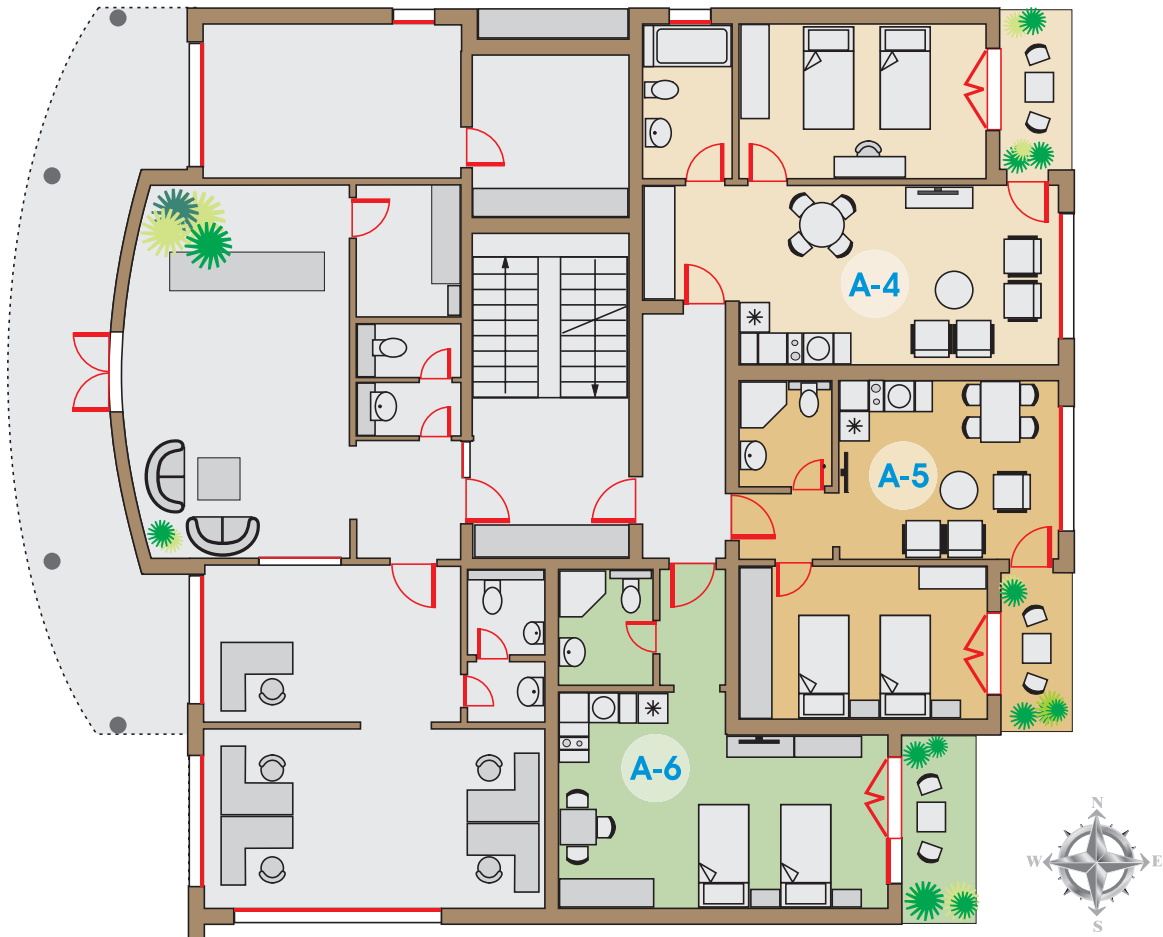

A floor 1

Floor	Name	BR	View	Area sq.m	Description
First	A 4	1	N,E	67.74	living room with open-plan kitchen/diner, bedroom, bathroom/WC, terrace
First	A 5	1	E	54.35	entrance, living room with open-plan kitchen/diner, bedroom, bathroom/WC, terrace
First	A 6	studio	E	47.98	entrance, living room with open-plan kitchen/diner, bedroom, bathroom/WC, terrace