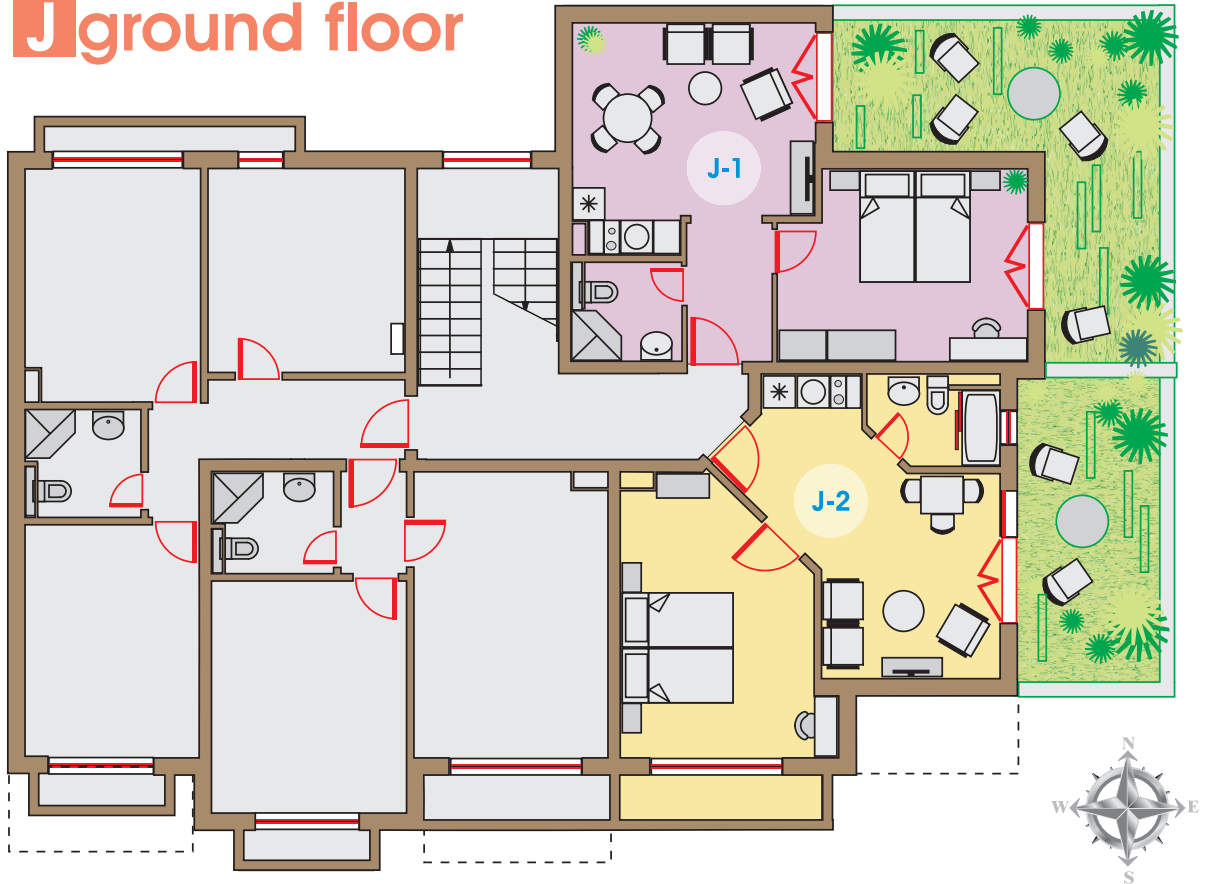

J ground floor

Floor	Name	BR	View	Area sq.m	Description
Ground	J -1	1	E	55.04	entrance, living room with open-plan kitchen/diner, bedroom, bathroom/WC, yard
Ground	J -2	1	E,S	53.11	entrance, living room with open-plan kitchen/diner, bedroom, bathroom/WC, yard